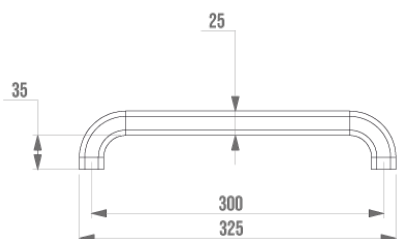

Product data sheet

Information

Designation Barre droite 300 mm, sans cache-fixations, ErgoLife, Nylon blanc
Reference 045135

Product advantages

- + **Soft, warm feel.**
- + **Optimum grip: elliptical tube.**
- + **2 versions: with or without bases**

Description

Multi-component : Nylon + steel profile. Elliptical tube 38 x 25 mm for better grip.
Soft, warm feel.
Without base plates.

Stainless steel screws supplied.

Technical characteristics

Color	White
Dimensions	300 mm
Diameter Ø	38 x 25 mm
Material	Nylon & Steel
Gross weight	0.580 kg
Packaging	Plastic protection bag + Hanger for display
Laboratory tests	225 kg
Made in France	yes
Maintenance	yes
Guarantee	10 years
Gencod	3563390451359