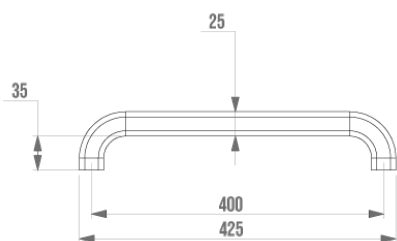

Product data sheet

Information

Designation Barre droite 400 mm, sans cache-fixations, ErgoLife, Nylon blanc
Reference 045145

Product advantages

- + **Soft, warm feel.**
- + **Optimum grip: elliptical tube.**
- + **2 versions: with or without bases**

Description

Multi-component : Nylon + steel profile. Elliptical tube 38 x 25 mm for better grip.
Soft, warm feel.
Without base plates.

Stainless steel screws supplied.

Technical characteristics

Color	White
Dimensions	400 mm
Diameter Ø	38 x 25 mm
Material	Nylon & Steel
Gross weight	0.645 kg
Packaging	Plastic protection bag + Hanger for display
Laboratory tests	225 kg
Made in France	yes
Maintenance	yes
Guarantee	10 years
Gencod	3563390451458