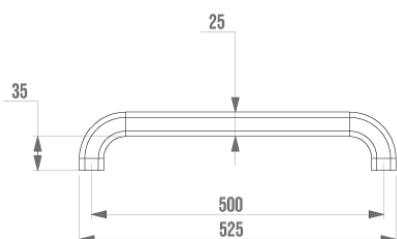

Product data sheet

Information

Designation Barre droite 500 mm, sans cache-fixations, ErgoLife, Nylon blanc
Reference 045155

Product advantages

- + **Soft, warm feel.**
- + **Optimum grip: elliptical tube.**
- + **2 versions: with or without bases**

Description

Multi-component : Nylon + steel profile. Elliptical tube 38 x 25 mm for better grip.
Soft, warm feel.
Without base plates.

Stainless steel screws supplied.

Technical characteristics

Color	White
Dimensions	500 mm
Diameter Ø	38 x 25 mm
Material	Nylon & Steel
Gross weight	0.753 kg
Packaging	Plastic protection bag + Hanger for display
Laboratory tests	225 kg
Made in France	yes
Maintenance	yes
Guarantee	10 years
Gencod	3563390451557