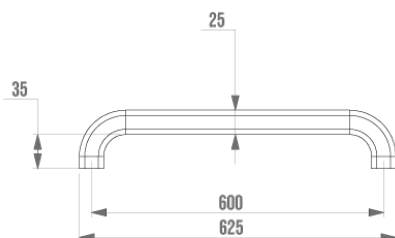

### Information

Designation Barre droite 600 mm, sans cache-fixations, ErgoLife, Nylon blanc  
Reference 045165

### Description

Multi-component : Nylon + steel profile. Elliptical tube 38 x 25 mm for better grip.  
Soft, warm feel.  
Without base plates.

Stainless steel screws supplied.

### Technical characteristics

Color	White
Dimensions	600 mm
Diameter Ø	38 x 25 mm
Material	Nylon & Steel
Gross weight	0.817 kg
Packaging	Plastic protection bag + Hanger for display
Laboratory tests	225 kg
Made in France	yes
Maintenance	yes
Guarantee	10 years
Net weight	0.760 kg