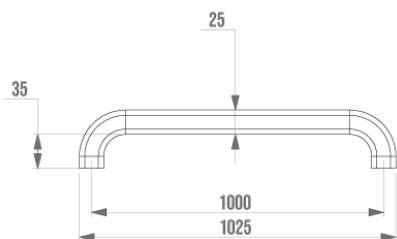

### Information

Designation Barre droite 1000 mm, sans cache-fixations, nylon blanc  
Reference 045205

### Description

Multi-component : Nylon + steel profile. Elliptical tube 38 x 25 mm for better grip.  
Soft, warm feel.  
Without base plates.

Stainless steel screws supplied.

### Technical characteristics

Color	White
Dimensions	1000 mm
Diameter Ø	38 x 25 mm
Material	Nylon & Steel
Gross weight	1.164 kg
Packaging	Plastic protection bag + Hanger for display
Maximum Weight Capacity	80
Laboratory tests	225 kg
Made in France	yes
Maintenance	yes
Guarantee	10 years