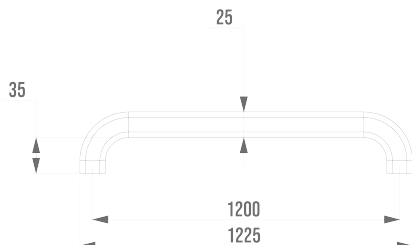

### Information

Designation Barre droite 1200 mm avec coude, sans cache-fixations, nylon blanc  
Reference 045215

### Description

Multi-component : Nylon + steel profile. Elliptical tube 38 x 25 mm for better grip.  
Soft, warm feel.  
Without base plates.

Stainless steel screws supplied.

### Technical characteristics

Color	White
Dimensions	1200 mm
Diameter Ø	38 x 25 mm
Material	Nylon & Steel
Packaging	Plastic protection bag + Hanger for display
Maximum Weight Capacity	80
Laboratory tests	225 kg
Made in France	yes
Maintenance	yes
Guarantee	10 years
Gencod	3563390452158
Custom code	7324900090
Technical sheet	<a href="#">A04500500_IND_00</a>