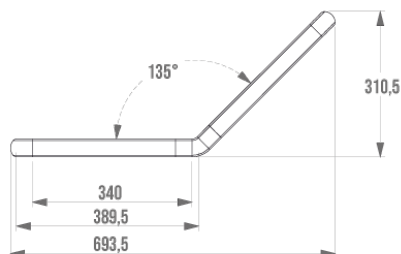

### Information

Designation	Barre coudée 135°, 400 x 400 mm, sans cache-fixations, nylon blanc
Reference	045225

### Description

Multi-component : Nylon + steel profile. Elliptical tube 38 x 25 mm for a better grip.  
Soft, warm touch.  
Without base plates.  
Symmetrical.  
3 fixing points.

Stainless steel screws supplied.

### Technical characteristics

Color	White
Dimensions	741 x 351 mm
Diameter Ø	38 x 25 mm
Material	Nylon & Steel
Gross weight	1.090 kg
Packaging	Plastic protection bag + Hanger for display
Maximum Weight Capacity	120
Laboratory tests	225 kg
Made in France	yes
Maintenance	yes