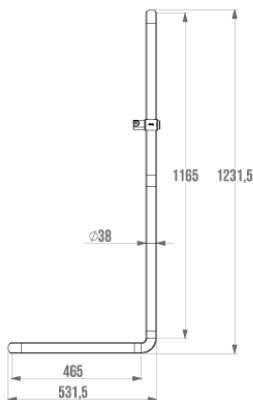

### Information

Designation	Barre d'appui en I droite, 500x1200 mm, sans cf, nylon blanc, + sup.
Reference	045285

## Description

Straight version.  
Multi-component : Nylon + steel profile. Elliptical tube 38 x 25 mm for better grip.  
With sliding handshower holder.  
Soft, warm touch.  
Delivered disassembled.  
Without base plates.

## Technical characteristics

Color	White
Dimensions	576 x 1276 mm
Diameter Ø	38 x 25 mm
Material	Nylon & Steel
Gross weight	1.250 kg
Packaging	Cardboard box
Maximum Weight Capacity	120
Laboratory tests	225 kg
Made in France	yes
Maintenance	yes
Guarantee	10 years