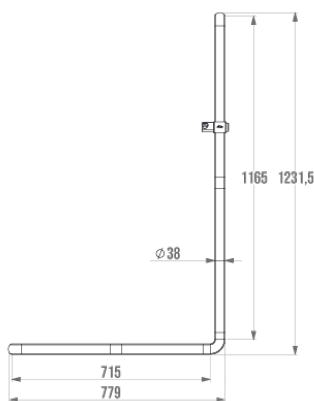

Product data sheet

Information

Designation	Barre d'appui en I droite, 750x1200 mm, sans cf, nylon blanc, + sup.
Reference	045286

Product advantages

- + **Soft, warm feel.**
- + **Optimum grip: elliptical tube.**
- + **2 versions: with or without bases**

Description

Straight version.
Multi-component : Nylon + steel profile. Elliptical tube 38 x 25 mm for better grip.
With sliding handshower holder.
Soft, warm touch.
Delivered disassembled.
Without base plates.

Stainless steel screws included.

Technical characteristics

Color	White
Dimensions	826 x 1276 mm
Diameter Ø	38 x 25 mm
Material	Nylon & Steel
Gross weight	1.250 kg
Packaging	Cardboard box
Maximum Weight Capacity	120
Laboratory tests	225 kg
Made in France	yes
Maintenance	yes
Guarantee	10 years