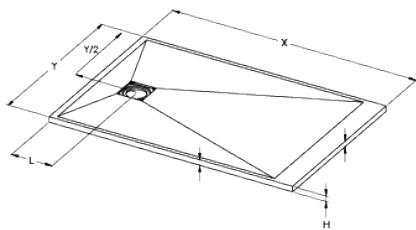

Product data sheet

Information

Designation FITEO Shower Tray 1400x800 mm, Sidereal White
Reference 801480

Product advantages

- + Light
- + Mass-dyed
- + Extra flat.
- + Non-slip PN24

Description

Shower tray 1400x800 mm, white, extra-flat: 26 mm thick in .
Non-slip coating PN24 and re-cuttable.
Maximum load: 250 kg.
Tray can be installed or recessed.
Drain cover supplied

X	Y	Y/2	H	L	RÉFÉRENCES	
1200	800	400	26	200	801280	801281
1200	900	450	26	200	801290	801291
1400	800	400	26	350	801480	801481
1400	900	450	26	350	801490	801491
1600	800	400	26	350	801680	801681
1600	900	450	26	350	801690	801691
1800	800	400	26	350	801880	801881
1800	900	450	26	350	801890	801891
					BLANC SIDÉRAL	GRIS MINÉRAL

Technical characteristics

Color	White
Dimensions	1400x800 mm
Material	Thermally Injected Resin (TIR)
Gross weight	15.400 kg
Packaging	Cardboard box
Maintenance	yes
Guarantee	2 years
Net weight	15.4 kg
Gencod	3563398014808