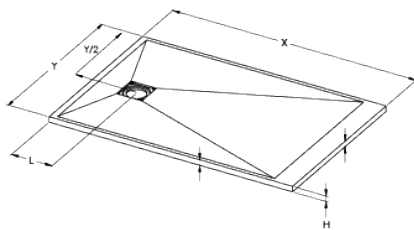

Product data sheet

Information

Designation FITEO Shower Tray 1400x900 mm, Sidereal White
Reference 801490

Product advantages

- + Light
- + Mass-dyed
- + Extra flat.
- + Non-slip PN24

Description

Shower tray 1400x900 mm, white, extra-flat: 26 mm thick in .
Non-slip coating PN24 and re-cuttable.
Maximum load: 250 kg.
Tray can be installed or recessed.
Drain cover supplied

X	Y	Y/2	H	L	RÉFÉRENCES	
1200	800	400	26	200	801280	801281
1200	900	450	26	200	801290	801291
1400	800	400	26	350	801480	801481
1400	900	450	26	350	801490	801491
1600	800	400	26	350	801680	801681
1600	900	450	26	350	801690	801691
1800	800	400	26	350	801880	801881
1800	900	450	26	350	801890	801891
					BLANC SIDÉRAL	GRIS MINÉRAL

Technical characteristics

Color	White
Dimensions	1400x900 mm
Material	Thermally Injected Resin (TIR)
Gross weight	16.000 kg
Packaging	Cardboard box
Maintenance	yes
Guarantee	2 years
Net weight	17 kg
Gencod	3563398014907