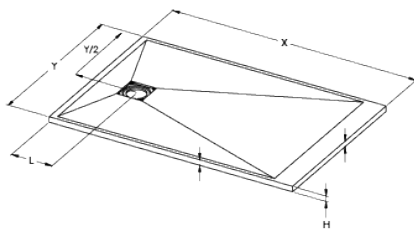

### Information

Designation FITEO Shower Tray 1800x800 mm, Sidereal White  
Reference 801880

### Description

Shower tray 1800x800 mm, white, extra-flat: 26 mm thick in .  
Non-slip coating PN24 and re-cuttable.  
Maximum load: 250 kg.  
Tray can be installed or recessed.  
Drain cover supplied