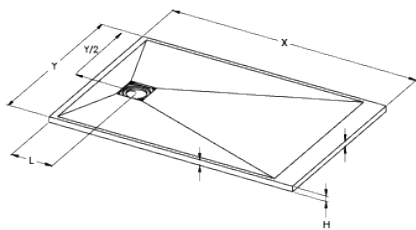

Product data sheet

Information

Designation FITEO Shower Tray 1400x800 mm, Mineral Grey
Reference 801481

Product advantages

- + Light
- + Mass-dyed
- + Extra flat.
- + Non-slip PN24

Description

Shower tray 1400x800mm, grey RAL7030, extra-flat: 26mm thick in .
Non-slip coating PN24 and re-cuttable.
Maximum load: 250kg.
The tray can be installed or recessed.
Drain cover supplied

X	Y	Y/2	H	L	RÉFÉRENCES	
1200	800	400	26	200	801280	801281
1200	900	450	26	200	801290	801291
1400	800	400	26	350	801480	801481
1400	900	450	26	350	801490	801491
1600	800	400	26	350	801680	801681
1600	900	450	26	350	801690	801691
1800	800	400	26	350	801880	801881
1800	900	450	26	350	801890	801891
					BLANC SÉRIAL	GRIS MINÉRAL

Technical characteristics

Color	Grey
Dimensions	1400x800 mm
Material	Thermally Injected Resin (TIR)
Gross weight	15.400 kg
Packaging	Cardboard box
Maintenance	yes
Guarantee	2 years
Net weight	15.4 kg
Gencod	3563398014815