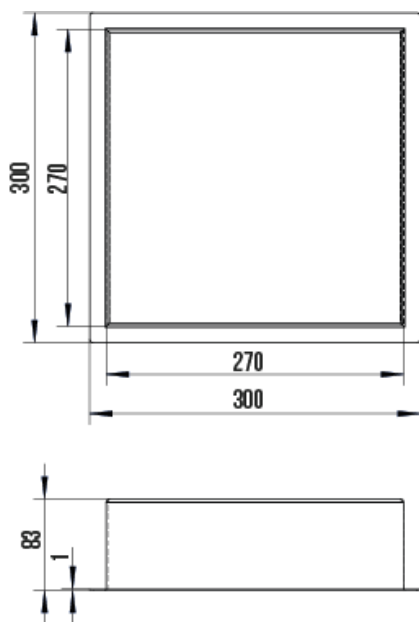

Product data sheet

Information

Designation Recess Stainless Steel, 300x300x83 mm, Matt White
Reference 001030

Product advantages

- + Easy installation.
- + Quick installation

Description

Niche W300 x H300 x D83 mm, matt white stainless steel.
Easy-to-install, built-in niche with sleek design and rounded corners.
Perfect for any bathroom style.

Technical characteristics

Color	White
Dimensions	300 x 300 x 83 mm
Diameter Ø	300 mm
Material	Stainless steel
Gross weight	1.950 kg
Packaging	Box
Maintenance	yes

Guarantee	5 years
Net weight	1.45 kg
Gencod	3563390010303
Custom code	7324900010
Technical sheet	No technical sheet available