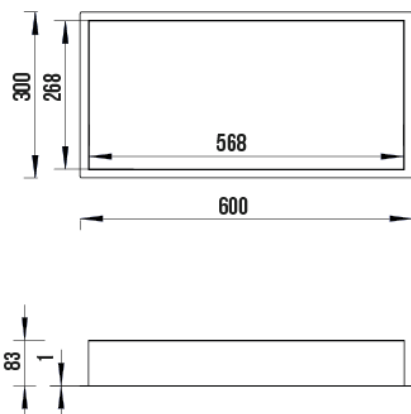

Product data sheet

Information

Designation Recess Stainless Steel, 600x300x83 mm, Matt White
Reference 001060

Product advantages

- + Easy installation.
- + Quick installation

Description

Niche W600 x H300 x D83 mm, matt white stainless steel.
Easy-to-install, built-in niche with sleek design and rounded corners.
Perfect for any bathroom style.

Technical characteristics

Color	White
Dimensions	600 x 300 x 83 mm
Diameter Ø	300 mm
Material	Stainless steel
Gross weight	2.670 kg
Packaging	Box
Maintenance	yes
Guarantee	5 years
Net weight	1.77 kg
Gencod	3563390010600
Custom code	7324900010
Technical sheet	No technical sheet available