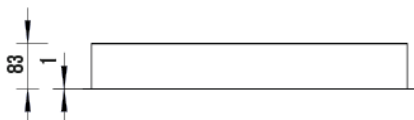

Product data sheet

Information

Designation Recess Stainless Steel, 600x300x83 mm, Brushed Stainless Steel
Reference 001062

Product advantages

- + Easy installation.
- + Quick installation

Description

Niche W600 x H300 x D83 mm, brushed stainless steel.
Easy-to-install recess, sleek design with rounded corners.
Perfect for any bathroom style.

Technical characteristics

Finish	Brushed
Dimensions	600 x 300 x 83 mm
Diameter Ø	300 mm
Material	Stainless steel
Gross weight	2.670 kg
Packaging	Box
Maintenance	yes
Guarantee	5 years
Net weight	1.77 kg
Gencod	3563390010624
Custom code	7324900010
Technical sheet	No technical sheet available