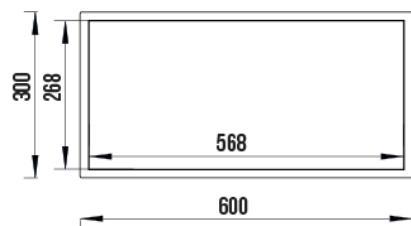

Product data sheet

Information

Designation Recess Stainless Steel, 600x300x83 mm, Brushed Stainless Steel
Reference 001062

Product advantages

- + Easy installation.
- + Quick installation

Description

Niche W600 x H300 x D83 mm, brushed stainless steel.
Easy-to-install recess, sleek design with rounded corners.
Perfect for any bathroom style.

Technical characteristics

Finish	Brushed
Dimensions	600 x 300 x 83 mm
Diameter Ø	300 mm
Material	Stainless steel
Gross weight	2.670 kg
Packaging	Box
Maintenance	yes
Guarantee	5 years
Net weight	1.77 kg
Gencod	3563390010624
Custom code	7324900010
Technical sheet	No technical sheet available