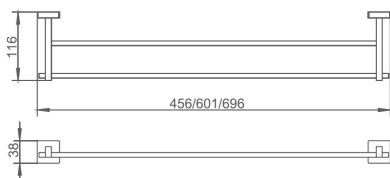

### Information

Designation	Cubic - Towel rail 2 static bars, Chrome-plated brass
Reference	100142

### Description

CUBIC 2-bar towel rail W601 x D116 x H38 mm, chrome-plated brass  
invisible fastenings and screws included.  
Its square shape inspires stability.

### Technical characteristics

Finish	Chrome-plated
Dimensions	601 x 116 x 38 mm
Diameter Ø	116
Material	Brass
Packaging	Box
Maintenance	yes
Guarantee	5 years
Gencod	3563391001423
Custom code	7418200090
Technical sheet	No technical sheet available