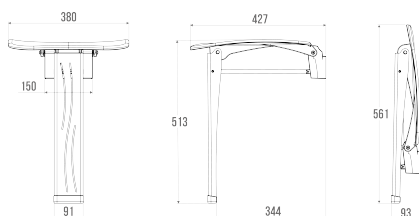

Product data sheet

Information

Designation Ritmo detachable shower seat, White
Reference 047930

Product advantages

- + **Compact, retractable shower seat with automatic lever handle.**
- + **Ergonomic seat in Reklite, a thermo-compressed composite resin reinforced with a mineral filler and tinted in the mass.**
- + **Aluminum base.**
- + **Standard height 500 mm.**

Description

Aluminum base
Ergonomic white Reklite seat mounted on epoxy aluminum frame
Can be unclipped from its wall bracket
Standard height 500 mm
Screws included
Invisible fasteners

Technical characteristics

Color	White
Dimensions	427 x 380 x 513
Material	Reklite & Aluminium
Packaging	Cardboard box + Label
CE Marking : safe load	150 kg
Laboratory tests	225 kg
Guarantee	10 years
Net weight	3.300 kg
Gencod	3563390479308
Custom code	7615200000
Technical sheet	A04793002_IND00