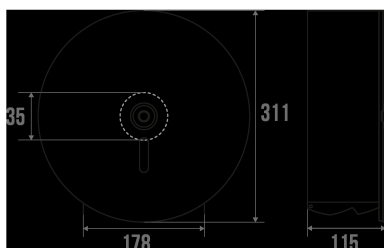

### Product advantages

- + Made of steel. Capacity 1 roll Ø 240 mm.
- + Incompatible with chlorinated and bleached media.
- + Color: Matt white

### Description

Made of steel. Capacity 1 roll Ø 240 mm.

Incompatible with chlorinated and bleached media.

Color: Matt white

### Technical characteristics

Color	Mat white
Capacity	1 roll Ø 240 mm
Material	Steel
Packaging	Cardboard box + Label
Guarantee	1 year
Gross weight	1.72 kg
Net weight	1.72 kg
Custom code	
Technical sheet	No technical sheet available