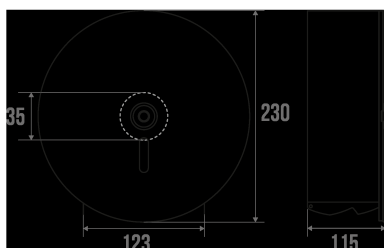

### Product advantages

- + **Made of steel. Capacity 1 roll Ø 190 mm.**
- + **Key lock. Incompatible with chlorinated and bleached media.**
- + **Color : Matt white**

## Description

Made of steel. Capacity 1 roll Ø 190 mm.

Key lock. Incompatible with chlorinated and bleached media.

Color : Matt white

## Technical characteristics

Color	Mat white
Capacity	1 roll Ø 190 mm
Material	Steel
Packaging	Cardboard box + Label
Guarantee	1 year
Gross weight	1,22 kg
Net weight	1,22 kg
Custom code	
Technical sheet	No technical sheet available