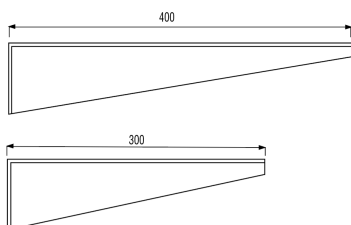

### Product advantages

---

- + **Size: 400 mm**
- + **Zinc-plated steel. Available in two sizes.**
- + **For mounting a washbasin countertop.**
- + **Color : Bright polished**

### Description

---

Size: 400 mm

Zinc-plated steel. Available in two sizes.

For mounting a washbasin countertop.

Color : Bright polished