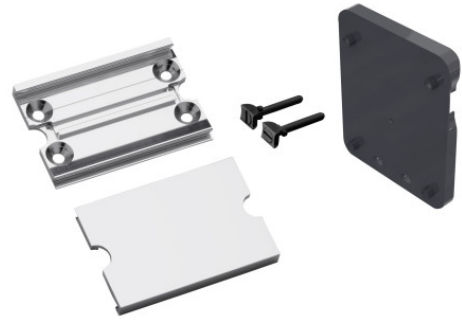

ARSIS TURNTABLE KIT

Bright anodized / Charcoal locks

044113

PRODUCT DESCRIPTION

The plate kit allows you to make an armrest or a lifting bar removable.

It consists of a mounting rail, an adapter plate, a cover and two locks.

PRODUCT ADVANTAGES

QUICK TO INSTALL

EASY TO INSTALL

MADE IN FRANCE

TECHNICAL DATA

Range	ARSIS
Made in France	Yes
Guarantee	10 years
Matter	Aluminium
Gencod	3563390441138
Weight	0.332 kg
Colour	Bright anodized / Charcoal locks