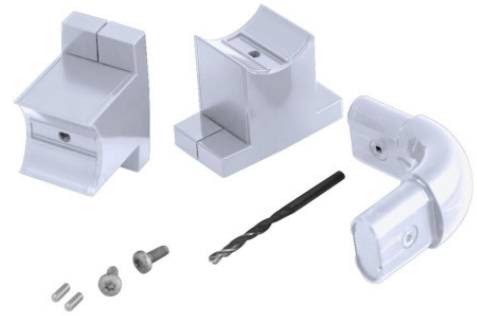

TECHNICAL SHEET

90° 2-WALL ANGLE ELBOW WITH WALL MOUNTS

White

041820

PRODUCT DESCRIPTION

The components of the ARSIS Kit make it quick and easy to create a tailor-made layout.

PRODUCT ADVANTAGES

QUICK TO INSTALL

EASY TO INSTALL

MADE IN FRANCE

TECHNICAL DATA

Range	ARSIS
Made in France	Yes
Guarantee	10 years
Matter	Aluminium
Gencod	3563390418208
Weight	0.270 kg
Colour	White