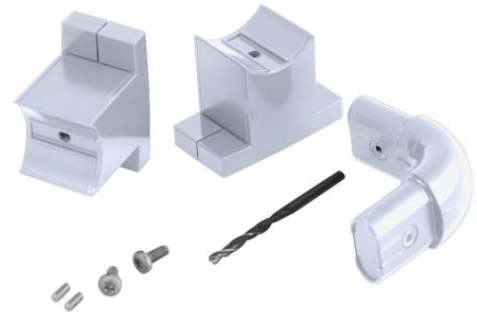

TECHNICAL SHEET

90° 2-WALL ANGLE ELBOW WITH WALL MOUNTS

White

041820

PRODUCT DESCRIPTION

The components of the ARSIS Kit make it quick and easy to create a tailor-made layout.

PRODUCT ADVANTAGES

QUICK TO INSTALL

EASY TO INSTALL

MADE IN FRANCE

TECHNICAL DATA

Range	ARSIS
Made in France	Yes
Guarantee	10 years
Matter	Aluminium
Gencod	3563390418208
Weight	0.270 kg
Colour	White