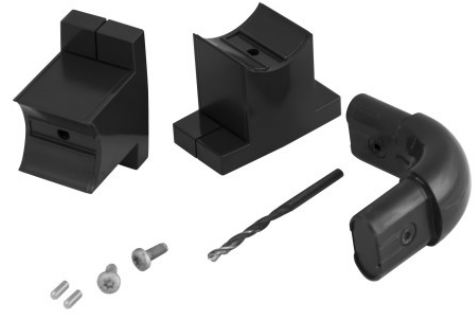

TECHNICAL SHEET

90° 2-WALL ANGLE ELBOW WITH WALL MOUNTS

Anthracite

041720

PRODUCT DESCRIPTION

The components of the ARSIS Kit make it quick and easy to create a tailor-made layout.

PRODUCT ADVANTAGES

QUICK TO INSTALL

EASY TO INSTALL

MADE IN FRANCE

TECHNICAL DATA

Range	ARSIS
Made in France	Yes
Guarantee	10 years
Matter	Aluminium
Gencod	3563390417201
Weight	0.270 kg
Colour	Anthracite