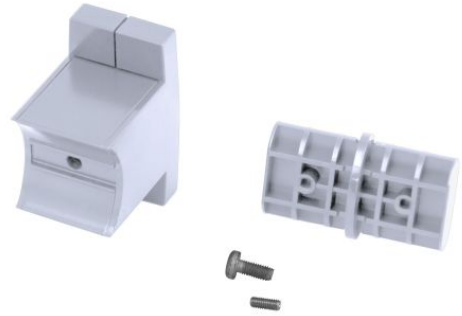

## STRAIGHT JUNCTION WITH WALL MOUNTING

White

041840

### PRODUCT DESCRIPTION

The components of the ARSIS Kit make it quick and easy to create a tailor-made layout.