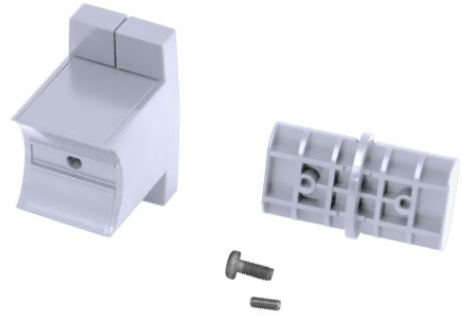

STRAIGHT JUNCTION WITH WALL MOUNTING

White

041840

PRODUCT DESCRIPTION

The components of the ARSIS Kit make it quick and easy to create a tailor-made layout.

PRODUCT ADVANTAGES

QUICK TO INSTALL

EASY TO INSTALL

MADE IN FRANCE

TECHNICAL DATA

Range	ARSIS
Made in France	Yes
Guarantee	10 years
Matter	Aluminium
Gencod	3563390418406
Weight	0.140 kg
Colour	White