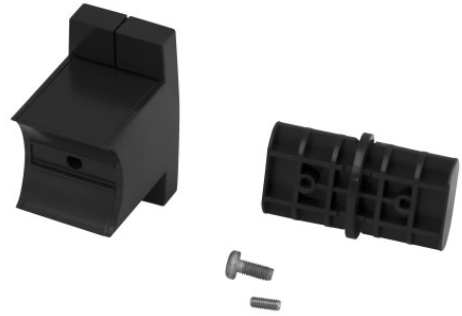

STRAIGHT JUNCTION WITH WALL MOUNTING

Anthracite

041740

PRODUCT DESCRIPTION

The components of the ARSIS Kit make it quick and easy to create a tailor-made layout.

PRODUCT ADVANTAGES

QUICK TO INSTALL

EASY TO INSTALL

MADE IN FRANCE

TECHNICAL DATA

Range	ARSIS
Made in France	Yes
Guarantee	10 years
Matter	Aluminium
Gencod	3563390417409
Weight	0.140 kg
Colour	Anthracite