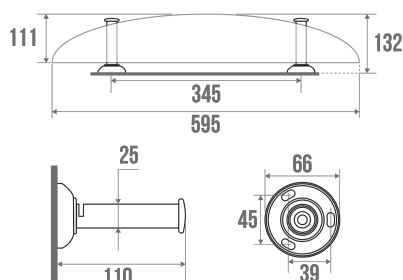

Product data sheet

Information

Designation	Vanity shelf, 110 x 595 x 66 mm, White & Blue Epoxy-coated Steel, tube Ø 25 mm
Reference	013603

Description

Frosted translucent resin shelf.
Concealed fixings.
Synthetic resin flanges and cover plates. Blue (RAL 5002) cover plates.
Steel tube Ø 25 mm.

Wall fixings not included.
Range coordinated with our white epoxy-coated aluminium grab bars.

Technical characteristics

Finish	Epoxy-coated
Color	White & Blue
Dimensions	110 x 595 x 66 mm
Diameter Ø	25 mm
Material	Steel
Gross weight	1.310 kg
Packaging	Igloo bag
Made in France	yes
Maintenance	yes
Guarantee	1 year
Gencod	3563390136034
Custom code	7324900010
Technical sheet	S00001477_IND_06
Spare parts	Ref. 013008, Flange (per piece). Ref. 049003, Blue cover plates (per pair).