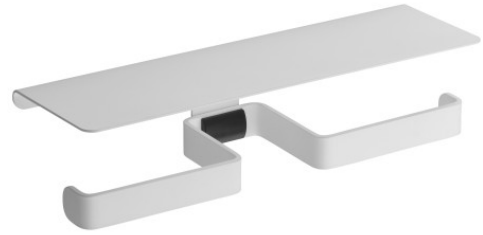

TECHNICAL SHEET

DUAL TOILET PAPER DISPENSER WITH ALUR SHELF

Matte White

400815

PRODUCT DESCRIPTION

The ALUR Series Double Toilet Paper Dispenser with Shelf is an essential accessory for the toilet. Made of matt powder-coated aluminium, this dispenser combines both durability and elegance. Its ergonomic design allows for simple and convenient use, making it easy to replace the toilet paper roll.

PRODUCT ADVANTAGES

QUICK TO INSTALL

EASY TO INSTALL

MADE IN FRANCE

TECHNICAL DATA

Product Type	Toilet paper dispenser
Range	ALUR
Made in France	Yes
Guarantee	5 years
Matter	Aluminium
Gencod	3563394008153
Weight	0.350 kg
Colour	Matte White