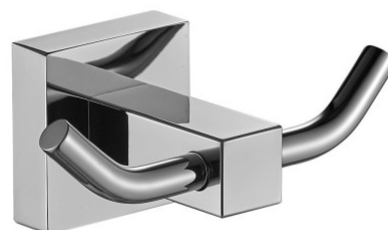

CUBIC BATHROBE HOLDER

Chrome plated

100132

PRODUCT DESCRIPTION

With its geometric lines, the CUBIC bathrobe holder will find its place in a contemporary bathroom.

Chromed brass stands out for the quality of its polished, plain finish.

TECHNICAL DATA

Product Type	Bathrobe holder
Range	CUBIC
Guarantee	5 years
Matter	Brass
Gencod	3563391001324
Weight	0.155 kg
Colour	Chrome plated
Version	2 heads