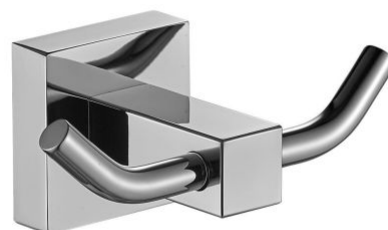

CUBIC BATHROBE HOLDER

Chrome plated

100132

PRODUCT DESCRIPTION

With its geometric lines, the CUBIC bathrobe holder will find its place in a contemporary bathroom.

Chromed brass stands out for the quality of its polished, plain finish.

TECHNICAL DATA

Product Type	Bathrobe holder
Range	CUBIC
Guarantee	5 years
Matter	Brass
Gencod	3563391001324
Weight	0.155 kg
Colour	Chrome plated
Version	2 heads