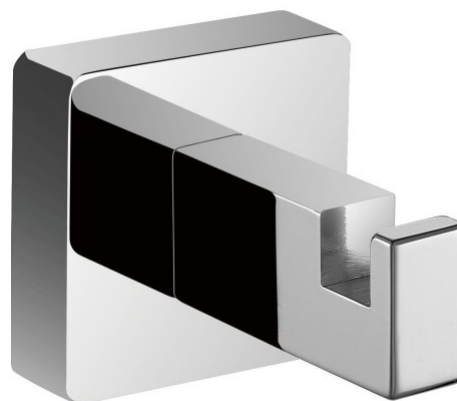

## CUBIC BATHROBE HOLDER

Chrome plated

100130

### PRODUCT DESCRIPTION

With its geometric lines, the CUBIC bathrobe holder will find its place in a contemporary bathroom.  
Chromed brass stands out for the quality of its polished, plain finish.

### TECHNICAL DATA

Product Type	Bathrobe holder
Range	CUBIC
Guarantee	5 years
Matter	Brass
Gencod	3563391001300
Weight	0.130 kg
Colour	Chrome plated
Version	1 head