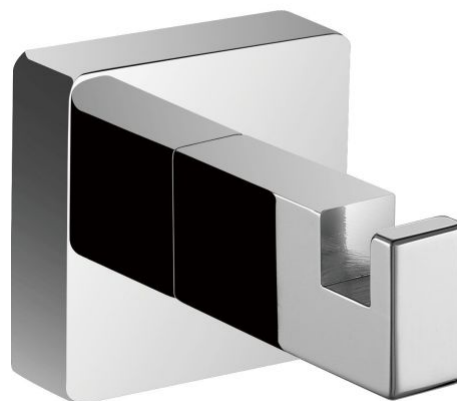

CUBIC BATHROBE HOLDER

Chrome plated

100130

PRODUCT DESCRIPTION

With its geometric lines, the CUBIC bathrobe holder will find its place in a contemporary bathroom. Chromed brass stands out for the quality of its polished, plain finish.

TECHNICAL DATA

Product Type	Bathrobe holder
Range	CUBIC
Guarantee	5 years
Matter	Brass
Gencod	3563391001300
Weight	0.130 kg
Colour	Chrome plated
Version	1 head