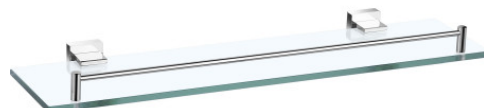

CUBIC WASHBASIN SHELF

Chrome plated

100150

PRODUCT DESCRIPTION

The CUBIC bathroom sink shelf in Safety Glass offers a practical and functional storage solution for toiletries. It will find its place in a contemporary bathroom.

TECHNICAL DATA

Product Type	Washbasin shelf
Range	CUBIC
Guarantee	5 years
Matter	Brass
Gencod	3563391001508
Weight	1.640 kg
Colour	Chrome plated