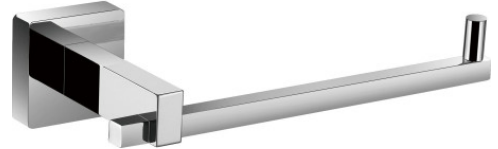

CUBIC TOILET PAPER DISPENSER**Chrome plated****100160****PRODUCT DESCRIPTION**

The CUBIC toilet paper dispenser is the essential accessory for your toilet.

Its geometric lines will bring a touch of modernity to your interior.

**TECHNICAL DATA**

Product Type	Toilet paper dispenser
Range	CUBIC
Guarantee	5 years
Matter	Brass
Gencod	3563391001607
Weight	0.250 kg
Colour	Chrome plated