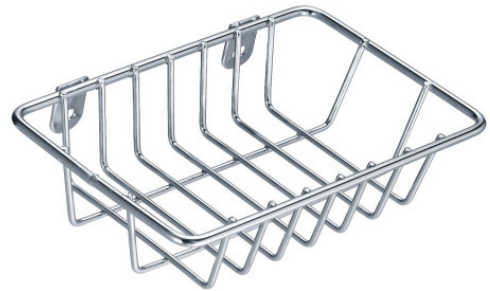

SPONGE & WALL SOAP HOLDER FIL

Polished Gloss

065144

PRODUCT DESCRIPTION

The FIL stainless steel wall-mounted sponge & soap holder is a very practical accessory for your bathroom. It can be paired with shower baskets from the same range for maximum storage.

TECHNICAL DATA

Product Type	Soap dish
Range	THREAD
Made in France	Yes
Guarantee	5 years
Matter	Stainless steel
Gencod	3563390651445
Weight	0.100 kg
Colour	Polished Gloss