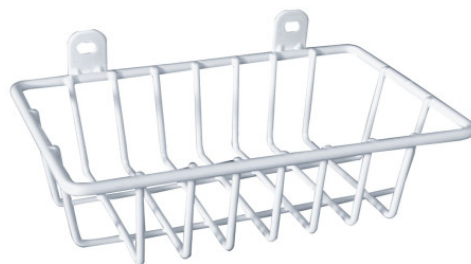

WALL-MOUNTED SOAP DISH

White

841144

PRODUCT DESCRIPTION

This wall-mounted steel soap dish offers excellent value for money.

It is available in 2 colours: chrome and white.

TECHNICAL DATA

Product Type	Soap dish
Made in France	Yes
Guarantee	1 year
Matter	Steel
Gencod	3563398411447
Weight	0.106 kg
Colour	White