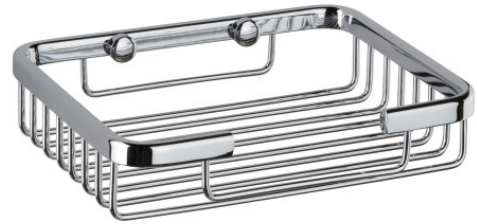

## FIL STRAIGHT WALL MOUNTED SOAP DISH

Chrome plated

005146

### PRODUCT DESCRIPTION

The FIL straight wall soap dish is a very practical accessory for your bathroom.

Made of brass, it offers excellent corrosion resistance.

It can be paired with shower baskets from the same range for maximum storage.

### TECHNICAL DATA

Product Type	Soap dish
Range	THREAD
Guarantee	5 years
Matter	Brass
Gencod	3563390051467
Colour	Chrome plated