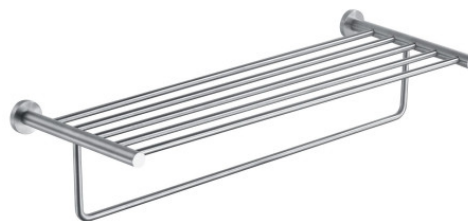

## STYLE TOWEL RACK

Brushed

200110

### PRODUCT DESCRIPTION

The raw look of stainless steel combined with a brushed finish gives the STYLE towel rack a modern and sleek design. Equipped with a shelf, it allows you to store towels for the whole family.

### TECHNICAL DATA

Product Type	Towel bar
Range	STYLE
Guarantee	5 years
Matter	Stainless steel
Gencod	3563392001101
Weight	0.881 kg
Colour	Brushed