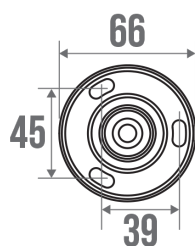

Product data sheet

Information

Designation	Single robe hook, 74 x 66 mm, White Epoxy-coated Steel, tube Ø 25 mm
Reference	013730

Product advantages

- Invisible fasteners.

Description

Concealed fixings.
White synthetic resin flange and cover plate.
Steel tube Ø 25 mm.

Wall fixings not included.
Range coordinated with our white epoxy-coated aluminium grab bars.

Technical characteristics

Finish	Epoxy-coated
Color	White
Dimensions	74 x 66 mm
Diameter Ø	25 mm
Material	Steel

Gross weight	0.180 kg
Packaging	Printed plastic protection bag
Made in France	yes
Maintenance	yes
Guarantee	1 year
Gencod	3563390137307
Custom code	7324900010
Technical sheet	S00001461_IND_10
Spare parts	Ref. 013008, Flange (per piece). Ref. 049000, White cover plates (per pair). Ref. 049005, White cover plate (per piece).