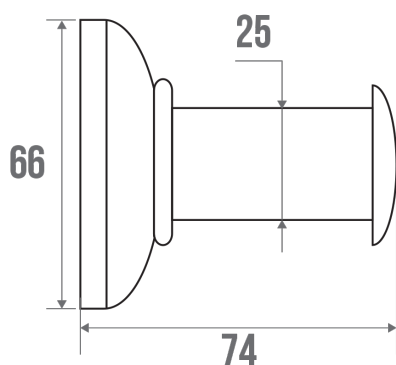

Product data sheet

Information

Designation	Single robe hook, 74 x 66 mm, White Epoxy-coated Steel, tube Ø 25 mm
Reference	013730

Product advantages

- Invisible fasteners.

Description

Concealed fixings.
White synthetic resin flange and cover plate.
Steel tube Ø 25 mm.

Wall fixings not included.
Range coordinated with our white epoxy-coated aluminium grab bars.

Technical characteristics

Finish	Epoxy-coated
Color	White
Dimensions	74 x 66 mm
Diameter Ø	25 mm
Material	Steel

Gross weight	0.180 kg
Packaging	Printed plastic protection bag
Made in France	yes
Maintenance	yes
Guarantee	1 year
Gencod	3563390137307
Custom code	7324900010
Technical sheet	S00001461_IND_10
Spare parts	Ref. 013008, Flange (per piece). Ref. 049000, White cover plates (per pair). Ref. 049005, White cover plate (per piece).