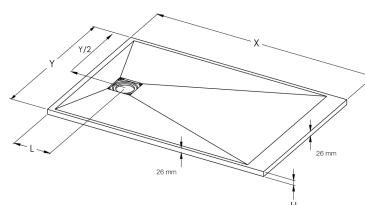

TECHNICAL DATA

Eligible for my Adapt' bonus	Yes
Guarantee	2 years
Matter	Thermo-compressed resin
Gencod	3563398012804
Weight	13.750 kg
Colour	White
Size	1200 x 800 mm