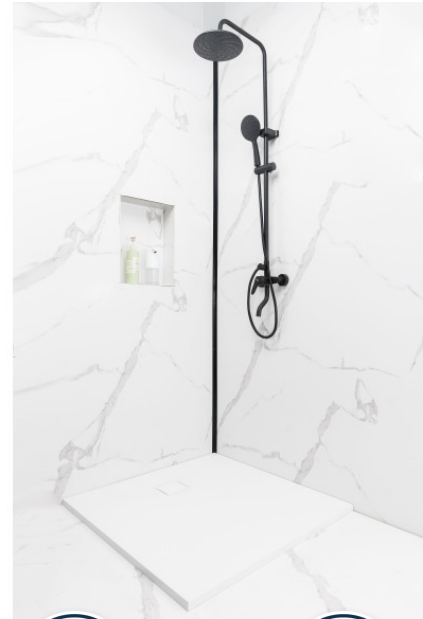

# FITÉO SHOWER TRAY

White

801470

## PRODUCT DESCRIPTION

The FITÉO ultra-thin tray in thermo-compressed resin is one of the thinnest on the market with a thickness of only 26 mm. This reduces the jump to a minimum to make the shower easily accessible.

Very light, it is easy to install and offers 3 installation configurations: recessed, installed or raised.

Thanks to its PN24 non-slip surface, the FITÉO shower tray ensures maximum safety for users.

Cuttable and available in 13 sizes, it adapts to any space.

FITÉO is available in 2 colors (white and grey) and is sold with a drain cover.