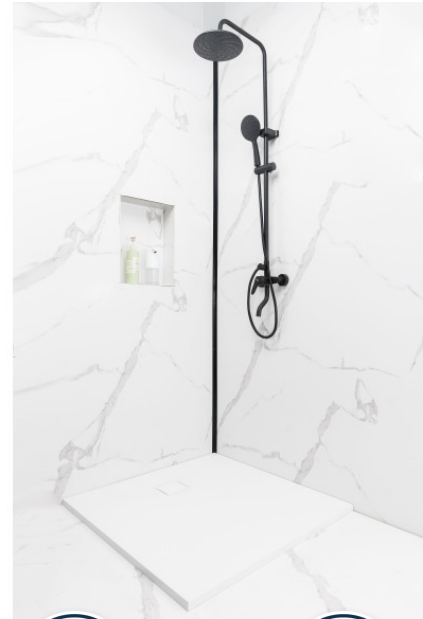

TECHNICAL SHEET

FITÉO SHOWER TRAY

White

801480

PRODUCT DESCRIPTION

The FITÉO ultra-thin tray in thermo-compressed resin is one of the thinnest on the market with a thickness of only 26 mm. This reduces the jump to a minimum to make the shower easily accessible.

Very light, it is easy to install and offers 3 installation configurations: recessed, installed or raised.

Thanks to its PN24 non-slip surface, the FITÉO shower tray ensures maximum safety for users.

Cuttable and available in 13 sizes, it adapts to any space.

FITÉO is available in 2 colors (white and grey) and is sold with a drain cover.

PRODUCT ADVANTAGES

ANTI-SLIP PN24

CAN BE CUT TO SIZE

LIGHTWEIGHT

HARD-WEARING

PRM COMPLIANCE

TECHNICAL DATA