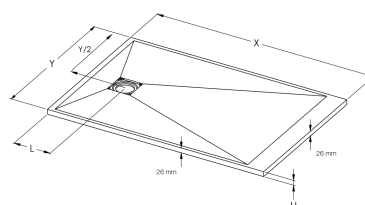

TECHNICAL DATA

Matter	Thermo-compressed resin
Colour	White
Size	1400 x 900 mm
Eligible for my Adapt' bonus	Yes
Guarantee	2 years
Gencod	3563398014907
Weight	17.000 kg