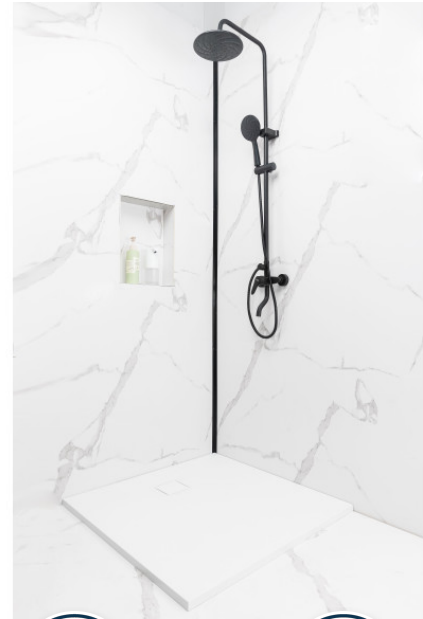

# FITÉO SHOWER TRAY

White

801670

## PRODUCT DESCRIPTION

The FITÉO ultra-thin tray in thermo-compressed resin is one of the thinnest on the market with a thickness of only 26 mm. This reduces the jump to a minimum to make the shower easily accessible.

Very light, it is easy to install and offers 3 installation configurations: recessed, installed or raised.

Thanks to its PN24 non-slip surface, the FITÉO shower tray ensures maximum safety for users.

Cuttable and available in 13 sizes, it adapts to any space.

FITÉO is available in 2 colors (white and grey) and is sold with a drain cover.