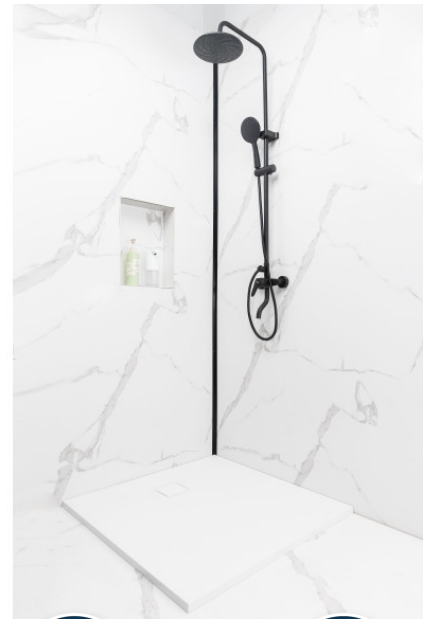

## FITÉO SHOWER TRAY

White

801680

### PRODUCT DESCRIPTION

The FITÉO ultra-thin tray in thermo-compressed resin is one of the thinnest on the market with a thickness of only 26 mm. This reduces the jump to a minimum to make the shower easily accessible.

Very light, it is easy to install and offers 3 installation configurations: recessed, installed or raised.

Thanks to its PN24 non-slip surface, the FITÉO shower tray ensures maximum safety for users.

Cuttable and available in 13 sizes, it adapts to any space.

FITÉO is available in 2 colors (white and grey) and is sold with a drain cover.