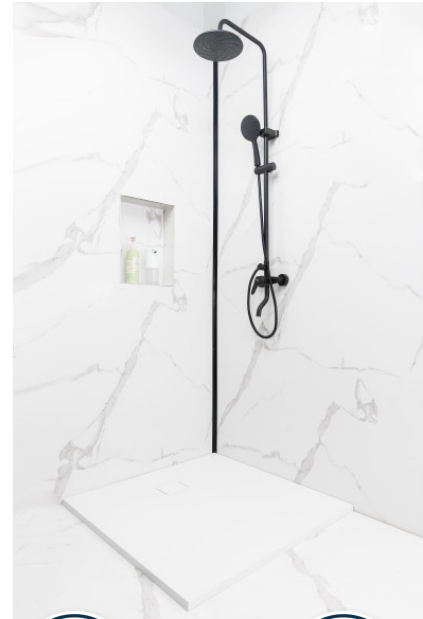

FITÉO SHOWER TRAY

White

801690

PRODUCT DESCRIPTION

The FITÉO ultra-thin tray in thermo-compressed resin is one of the thinnest on the market with a thickness of only 26 mm. This reduces the jump to a minimum to make the shower easily accessible.

Very light, it is easy to install and offers 3 installation configurations: recessed, installed or raised.

Thanks to its PN24 non-slip surface, the FITÉO shower tray ensures maximum safety for users.

Cuttable and available in 13 sizes, it adapts to any space.

FITÉO is available in 2 colors (white and grey) and is sold with a drain cover.

PRODUCT ADVANTAGES

ANTI-SLIP PN24

CAN BE CUT TO SIZE

LIGHTWEIGHT

HARD-WEARING

PRM COMPLIANCE

TECHNICAL DATA