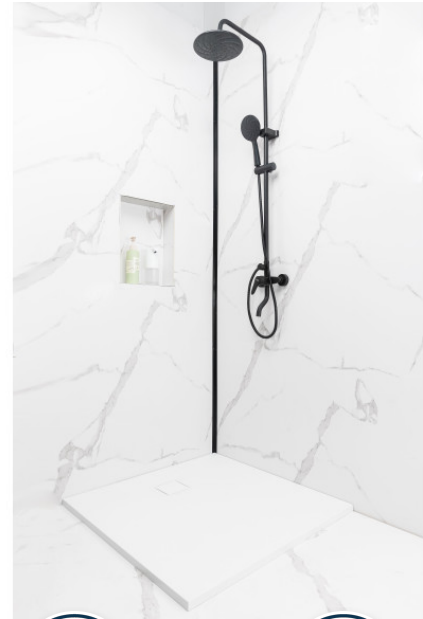

## FITÉO SHOWER TRAY

White

801880

### PRODUCT DESCRIPTION

The FITÉO ultra-thin tray in thermo-compressed resin is one of the thinnest on the market with a thickness of only 26 mm. This reduces the jump to a minimum to make the shower easily accessible.

Very light, it is easy to install and offers 3 installation configurations: recessed, installed or raised.

Thanks to its PN24 non-slip surface, the FITÉO shower tray ensures maximum safety for users.

Cuttable and available in 13 sizes, it adapts to any space.

FITÉO is available in 2 colors (white and grey) and is sold with a drain cover.