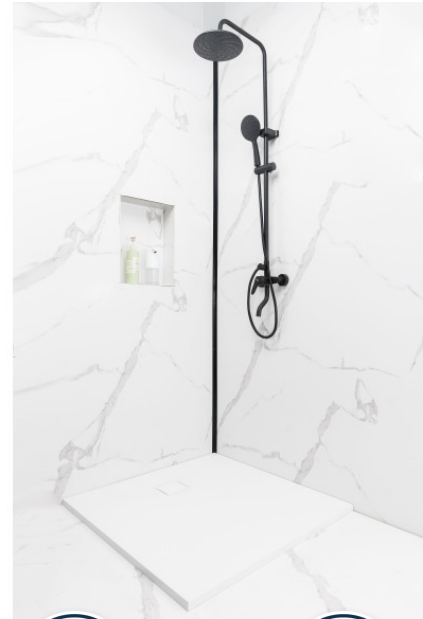

# FITÉO SHOWER TRAY

White

801890

## PRODUCT DESCRIPTION

The FITÉO ultra-thin tray in thermo-compressed resin is one of the thinnest on the market with a thickness of only 26 mm. This reduces the jump to a minimum to make the shower easily accessible.

Very light, it is easy to install and offers 3 installation configurations: recessed, installed or raised.

Thanks to its PN24 non-slip surface, the FITÉO shower tray ensures maximum safety for users.

Cuttable and available in 13 sizes, it adapts to any space.

FITÉO is available in 2 colors (white and grey) and is sold with a drain cover.