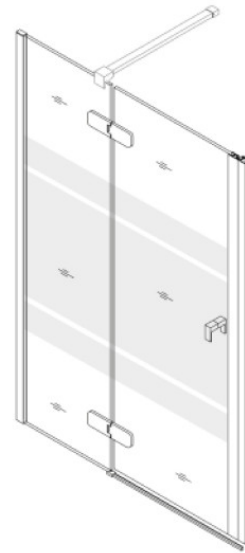

#### PRODUCT DESCRIPTION

The PELLET hinged shower door consists of a fixed part and a door with handle and magnetic seal.

The 6 mm thick safety glass with anti-limescale treatment provides increased strength and prevents limescale deposition for easy maintenance.

The screen-printed strips allow you to shower in complete privacy. With a height of 1950 mm, this wall prevents splashing. Available in Right or Left, it adapts to your needs and your shower configuration.

To ensure easy and durable installation, the wall is supplied with 2 glossy polished aluminium profiles: a standard 35 mm profile for a sleek design and an 80 mm wide profile.

Also supplied with the door is an adjustable and telescopic stiffener with articulated end caps allowing it to be positioned at 90 or 45 degrees.

This wall is available in 2 widths 1200 mm, 1400 mm and fits perfectly with FITÉO shower trays.