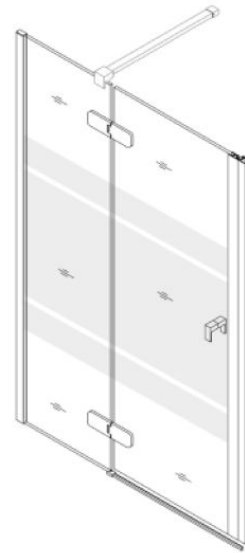

TECHNICAL SHEET

SWING DOOR

802220

PRODUCT DESCRIPTION

The PELLET hinged shower door consists of a fixed part and a door with handle and magnetic seal.

The 6 mm thick safety glass with anti-limescale treatment provides increased strength and prevents limescale deposition for easy maintenance.

The screen-printed strips allow you to shower in complete privacy. With a height of 1950 mm, this wall prevents splashing. Available in Right or Left, it adapts to your needs and your shower configuration.

To ensure easy and durable installation, the wall is supplied with 2 glossy polished aluminium profiles: a standard 35 mm profile for a sleek design and an 80 mm wide profile.

Also supplied with the door is an adjustable and telescopic stiffener with articulated end caps allowing it to be positioned at 90 or 45 degrees.

This wall is available in 2 widths 1200 mm, 1400 mm and fits perfectly with FITÉO shower trays.

PRODUCT ADVANTAGES

QUICK TO INSTALL

EASY TO INSTALL

EASY TO CLEAN

TECHNICAL DATA

Product Type	Swing door
Guarantee	2 years
Gencod	3563398022209
Size	1200 mm
Version	Left