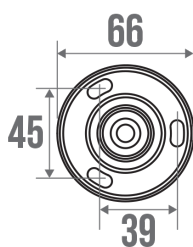

### Information

Designation	Single robe hook, 74 x 66 mm, White & Red Epoxy-coated Steel, tube Ø 25 mm
Reference	013732

### Description

Concealed fixings.  
Synthetic resin flange and cover plate. Red (RAL 3003) cover plate.  
Steel tube Ø 25 mm.

Wall fixings not included.  
Range coordinated with our white epoxy-coated aluminium grab bars.

### Technical characteristics

Finish	Epoxy-coated
Color	White & Red
Dimensions	74 x 66 mm
Diameter Ø	25 mm
Material	Steel
Gross weight	0.180 kg
Packaging	Printed plastic protection bag
Made in France	yes
Maintenance	yes