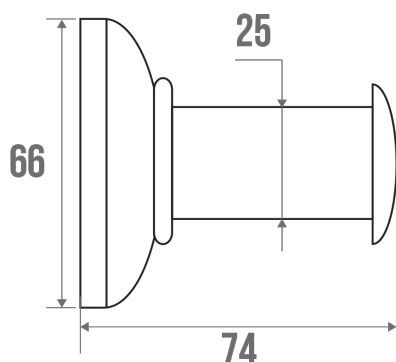

### Information

Designation	Single robe hook, 74 x 66 mm, White & Red Epoxy-coated Steel, tube Ø 25 mm
Reference	013732

### Description

Concealed fixings.  
Synthetic resin flange and cover plate. Red (RAL 3003) cover plate.  
Steel tube Ø 25 mm.

Wall fixings not included.  
Range coordinated with our white epoxy-coated aluminium grab bars.

### Technical characteristics

Finish	Epoxy-coated
Color	White & Red
Dimensions	74 x 66 mm
Diameter Ø	25 mm
Material	Steel
Gross weight	0.180 kg
Packaging	Printed plastic protection bag
Made in France	yes
Maintenance	yes