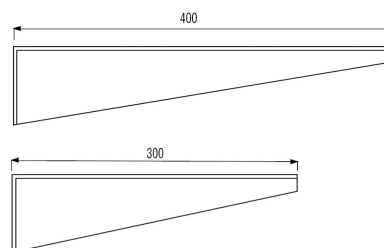

### PRODUCT DESCRIPTION

Zinc-plated steel console. Available in 2 dimensions. Allows you to attach a washbasin top.  
Sold individually.

### TECHNICAL DATA

Product Type	Console
Guarantee	2 years
Matter	Steel
Gencod	3563390523315
Colour	Polished Gloss
Size	300 mm

Avec 2 trous oblongs  
18 x 9