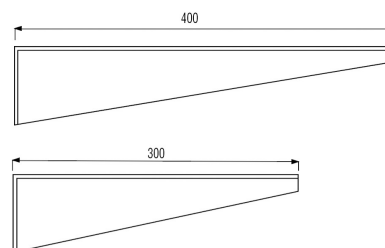

TECHNICAL SHEET

CONSOLE

Polished Gloss

052332

PRODUCT DESCRIPTION

Zinc-plated steel console. Available in 2 dimensions. Allows you to attach a washbasin top.
Sold individually.

PRODUCT ADVANTAGES

EASY TO INSTALL

TECHNICAL DATA

Product Type	Console
Guarantee	2 years
Matter	Steel
Gencod	3563390523322
Colour	Polished Gloss
Size	400 mm

Avec 2 trous oblongs
18 x 9